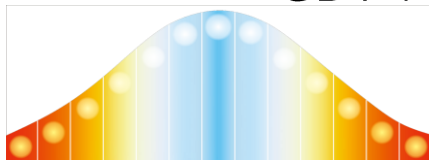

Circadian Lighting

+

Tunable White

Products produced by
Circadian Lighting Limited
www.circaman.cc