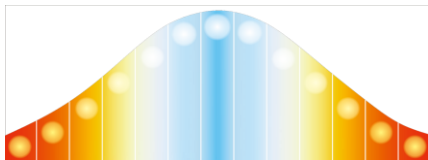

Circadian Lighting

+

Tunable White

Products produced by
Circadian Lighting Limited
www.circaman.cc