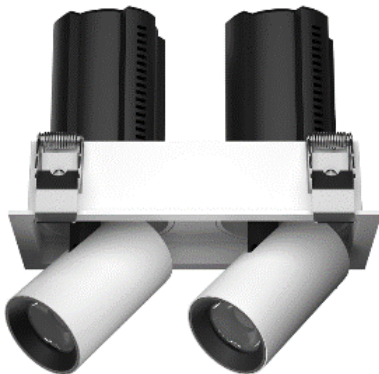

GIMBAL DOWNLIGHT (EXTENDABLE)

GDV-2 series

GDV-2RF

GDV-2RL

GDV-2QF

GDV-2QL

Circadian Lighting

+