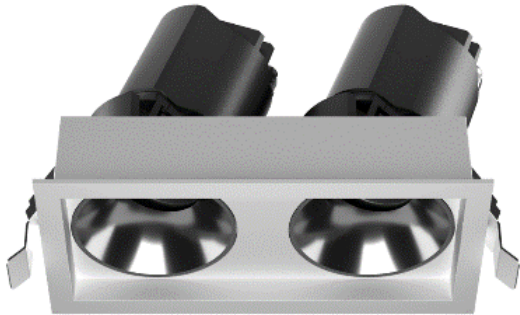

WALL WASHER DOWNLIGHT

WDW-2 series

WDW-2RF

WDW-2RL

WDW-2QF

WDW-2QL

Circadian Lighting

+