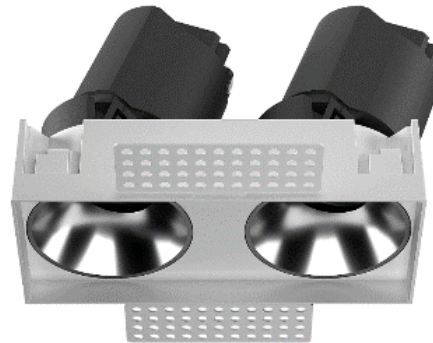

WALL WASHER DOWNLIGHT

WDW-2 series

WDW-2RF

WDW-2RL

WDW-2QF

WDW-2QL

Circadian Lighting

+

Tunable White

Products produced by
Circadian Lighting Limited
www.circaman.cc

WDW series

WDW-2RF

WDW-2RL

WDW-2QF

WDW-2QL

FEATURES 產品特點

- Circadian rhythm of light 2800K - 5700K during different time
- Dual Colours - Single point source LED
- Available in 5W – 20W for 25W – 100W halogen equivalent
- Tunable white and dimmable to 5%
- Selectable CCT - 2800K/3000K/3500K/4000K/4500K/5000K/5700K
- Transformer 100-240V 50/60Hz input (Sold separately)
- Android apps or optional 2.4GHz Wireless Remote Control
- Honeycomb louver accessory available
- 不同時間的晝夜節律燈光2800K - 5700K
- 雙色 - 單點光源 LED
- 5W – 20W燈具電源可選 · 相當於 25W – 100W 鹵素燈
- 可調白光及可調光至 5%
- 可選色溫 - 2800K/3000K/3500K/4000K/4500K/5000K/5700K
- 變壓器 100-240V 50/60Hz 輸入 (單獨出售)
- Android 應用程序或可選的 2.4GHz 無線遙控器
- 可提供蜂窩板配件