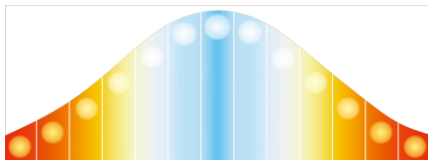

WDW-2QF

Circadian Lighting

+

Tunable White

Products produced by
Circadian Lighting Limited
www.circaman.cc