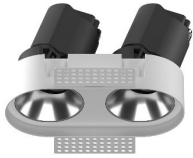

WDW series

WDW-2RL

FEATURES 產品特點

- Circadian rhythm of light 2800K - 5700K during different time
- Dual Colours - Single point source LED
- Available in 5W – 20W for 25W – 100W halogen equivalent
- Tunable white and dimmable to 5%
- Selectable CCT - 2800K/3000K/3500K/4000K/4500K/5000K/5700K
- Transformer 100-240V 50/60Hz input (Sold separately)
- Android apps or optional 2.4GHz Wireless Remote Control
- Honeycomb louver accessory available
- 不同時間的晝夜節律燈光2800K - 5700K
- 雙色 - 單點光源 LED
- 5W – 20W燈具電源可選 · 相當於 25W – 100W 鹵素燈
- 可調白光及可調光至 5%
- 可選色溫 - 2800K/3000K/3500K/4000K/4500K/5000K/5700K
- 變壓器 100-240V 50/60Hz 輸入 (單獨出售)
- Android 應用程序或可選的 2.4GHz 無線遙控器
- 可提供蜂窩板配件

APPLICATIONS 應用

- Display, Hotel, Office, Residential, Restaurant, Retail, Speciality
- 展示、酒店、辦公室、住宅、餐廳、零售、其他

PRODUCT INFORMATION 產品資料

Colour temp.:	2800K – 5700K
色溫:	
CRI :	90 (Typ.) CRI 80 and 95 on request
顯色指數:	
Color Consistency:	3 Steps MacAdam @2800K and @5700K
顏色一致性:	
Selectable CCT:	2800K / 3000K / 3500K / 4000K / 4500K / 5000K / 5700K
可選 CCT :	
Brightness Setting:	100% / 75% / 50% / 25% / 10% / 5%
亮度設置:	
Beam Angle:	15° / 24° / 38° / 60°
光束角:	

Mode: A-Mode (Auto - CCT changing – Constant power 自動 - 色溫變化 - 恆定功率)

模式: C-Mode (Circadian Rhythm - CCT-brightness changing 晝夜節律 - 色溫亮度變化)

*CCT selection and Dimming functions by remote control or Android Apps
通過遙控器或 Android 應用程序選擇 CCT 和調光功能

**For informational purposes only. Content is subject to change
僅供參考。內容可能會需要更改。