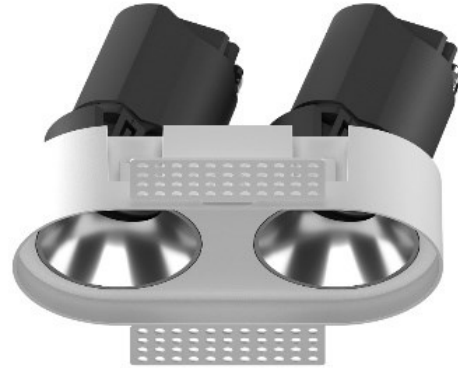

WALL WASHER DOWNLIGHT

WDW-2 series

WDW-2RF

WDW-2RL

WDW-2QF

WDW-2QL

Circadian Lighting

+

- Circadian rhythm of light 2800K - 5700K during different time
- Dual Colours - Single point source LED
- Available in 5W – 20W for 25W – 100W halogen equivalent
- Tunable white and dimmable to 5%
- Selectable CCT - 2800K/3000K/3500K/4000K/4500K/5000K/5700K
- Transformer 100-240V 50/60Hz input (Sold separately)
- Android apps or optional 2.4GHz Wireless Remote Control
- Honeycomb louver accessory available
- 不同時間的晝夜節律燈光2800K - 5700K
- 雙色 - 單點光源 LED
- 5W – 20W燈具電源可選 · 相當於 25W – 100W 鹵素燈
- 可調白光及可調光至 5%
- 可選色溫 - 2800K/3000K/3500K/4000K/4500K/5000K/5700K
- 變壓器 100-240V 50/60Hz 輸入 (單獨出售)
- Android 應用程序或可選的 2.4GHz 無線遙控器
- 可提供蜂窩板配件