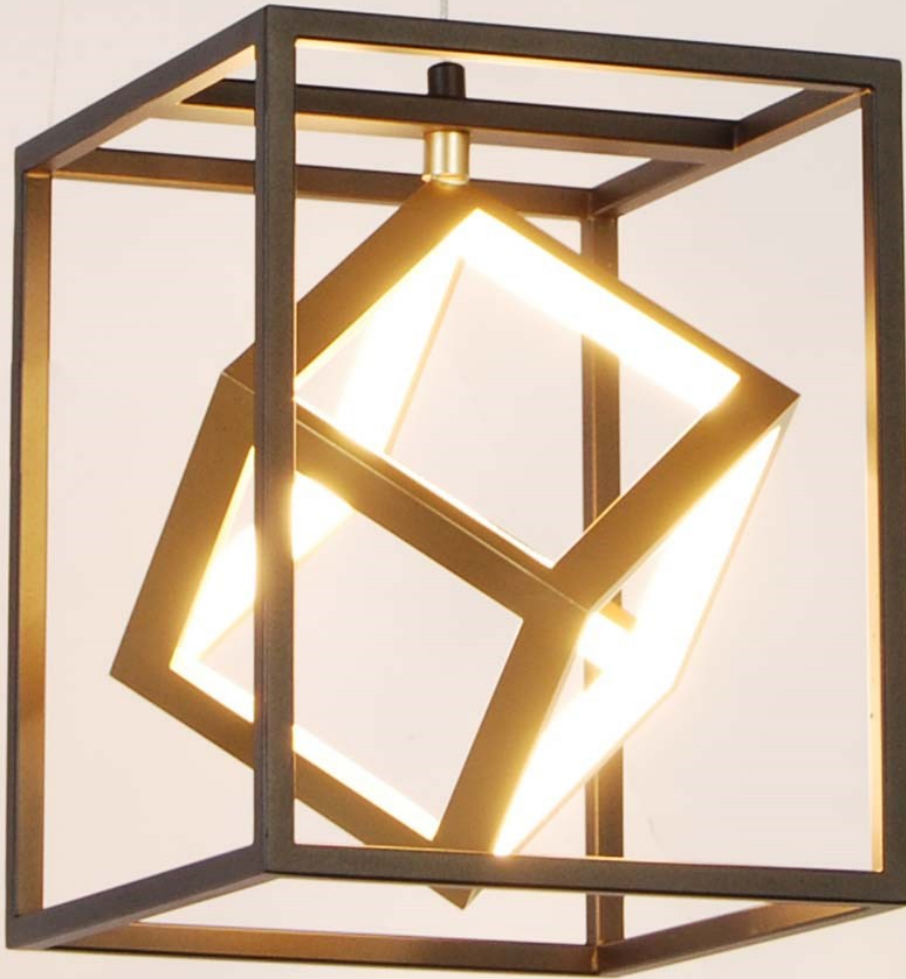

LED PENDANT LIGHT

RUBIK'S CUBE series

Material: Metal, aluminum, silicon
Color: Black and gold

◀ HP2335-BL+GL
Size: Dia.23xH.125cm
600lm 12W
2700K-6500K

Connected by

WIZ