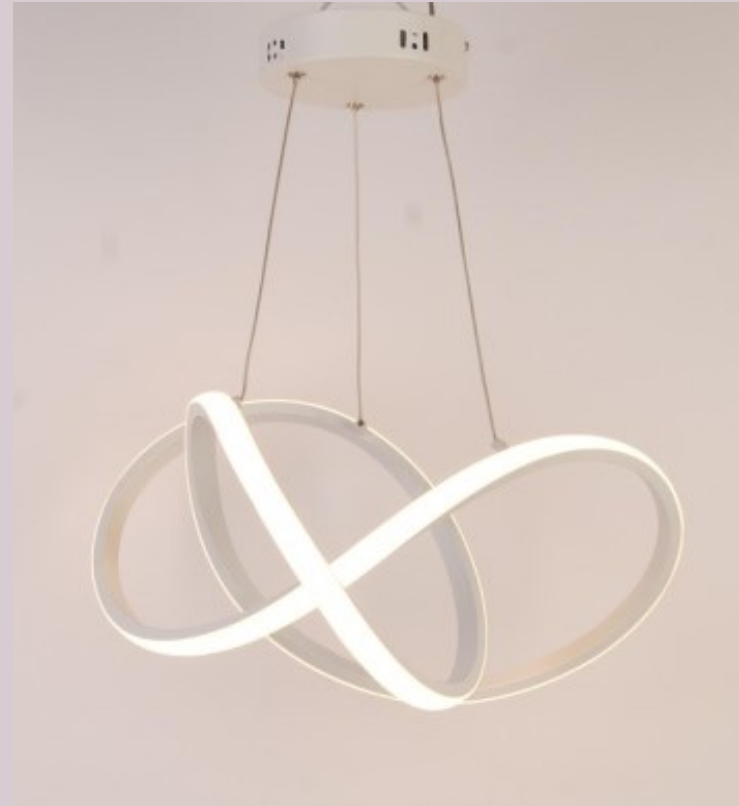

◀ HP2335-3-BL+GL
LED pendant lamp,
Size: L120 x H135 cm
1060lm 48W
2700K-6500K

LED PENDANT LIGHT

STELLAR series

◀ HP2351-SV

Material: metal, plastic

Size: Dia.60xH.100cm

36W 1200lm 2700K-6500K

HP2189-MWH

Material: metal, plastic

Color: White

Size: Dia.45 x H126 cm

800lm 22W 2700K-6500K

Connected by

wiz

LED PENDANT LIGHT

STELLAR series