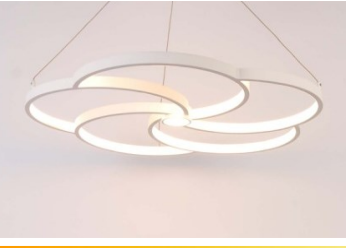

PERMIUM

SILVER

CHIC

What is Wiz ?

Wiz is a connected lighting system. Wiz lights are set-up through your Wi-Fi network and can be controlled with the Wiz application on your iOS or Android phone and tablet, with the Wizmote remote control or with your traditional power switch thanks to the Wizclick feature.