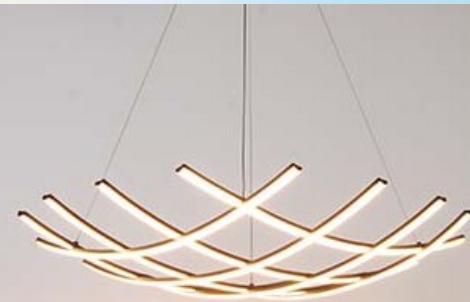

Connected by

WIZ

LED PENDANT / CEILING LIGHT

Material: Iron, aluminium, plastic
Color: Black

▲ 11112705
Ceiling light
Size: Dia.60 x H13 cm
1560lm 39W 2700K-6500K

OMNI series

▲ 11112704
Pendant lamp
Size: D.80 x H.150 cm
3120lm 78W 2700K-6500K