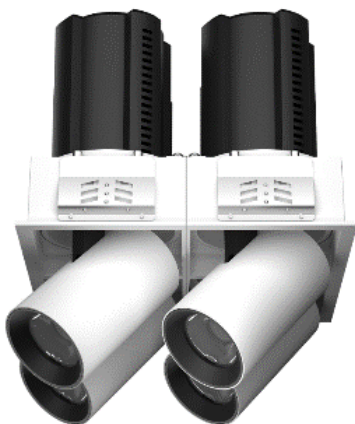

GIMBAL DOWNLIGHT (EXTENDABLE)

GDV-3 / GDV-4 series

GDV-3RF

GDV-3RL

GDV-4QF

GDV-4QL

Circadian Lighting

+