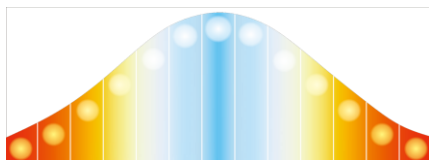

GIMBAL DOWNLIGHT (EXTENDABLE)

GDV-3 / GDV-4 series

GDV-3RF

GDV-3RL

GDV-4QF

GDV-4QL

Circadian Lighting

+